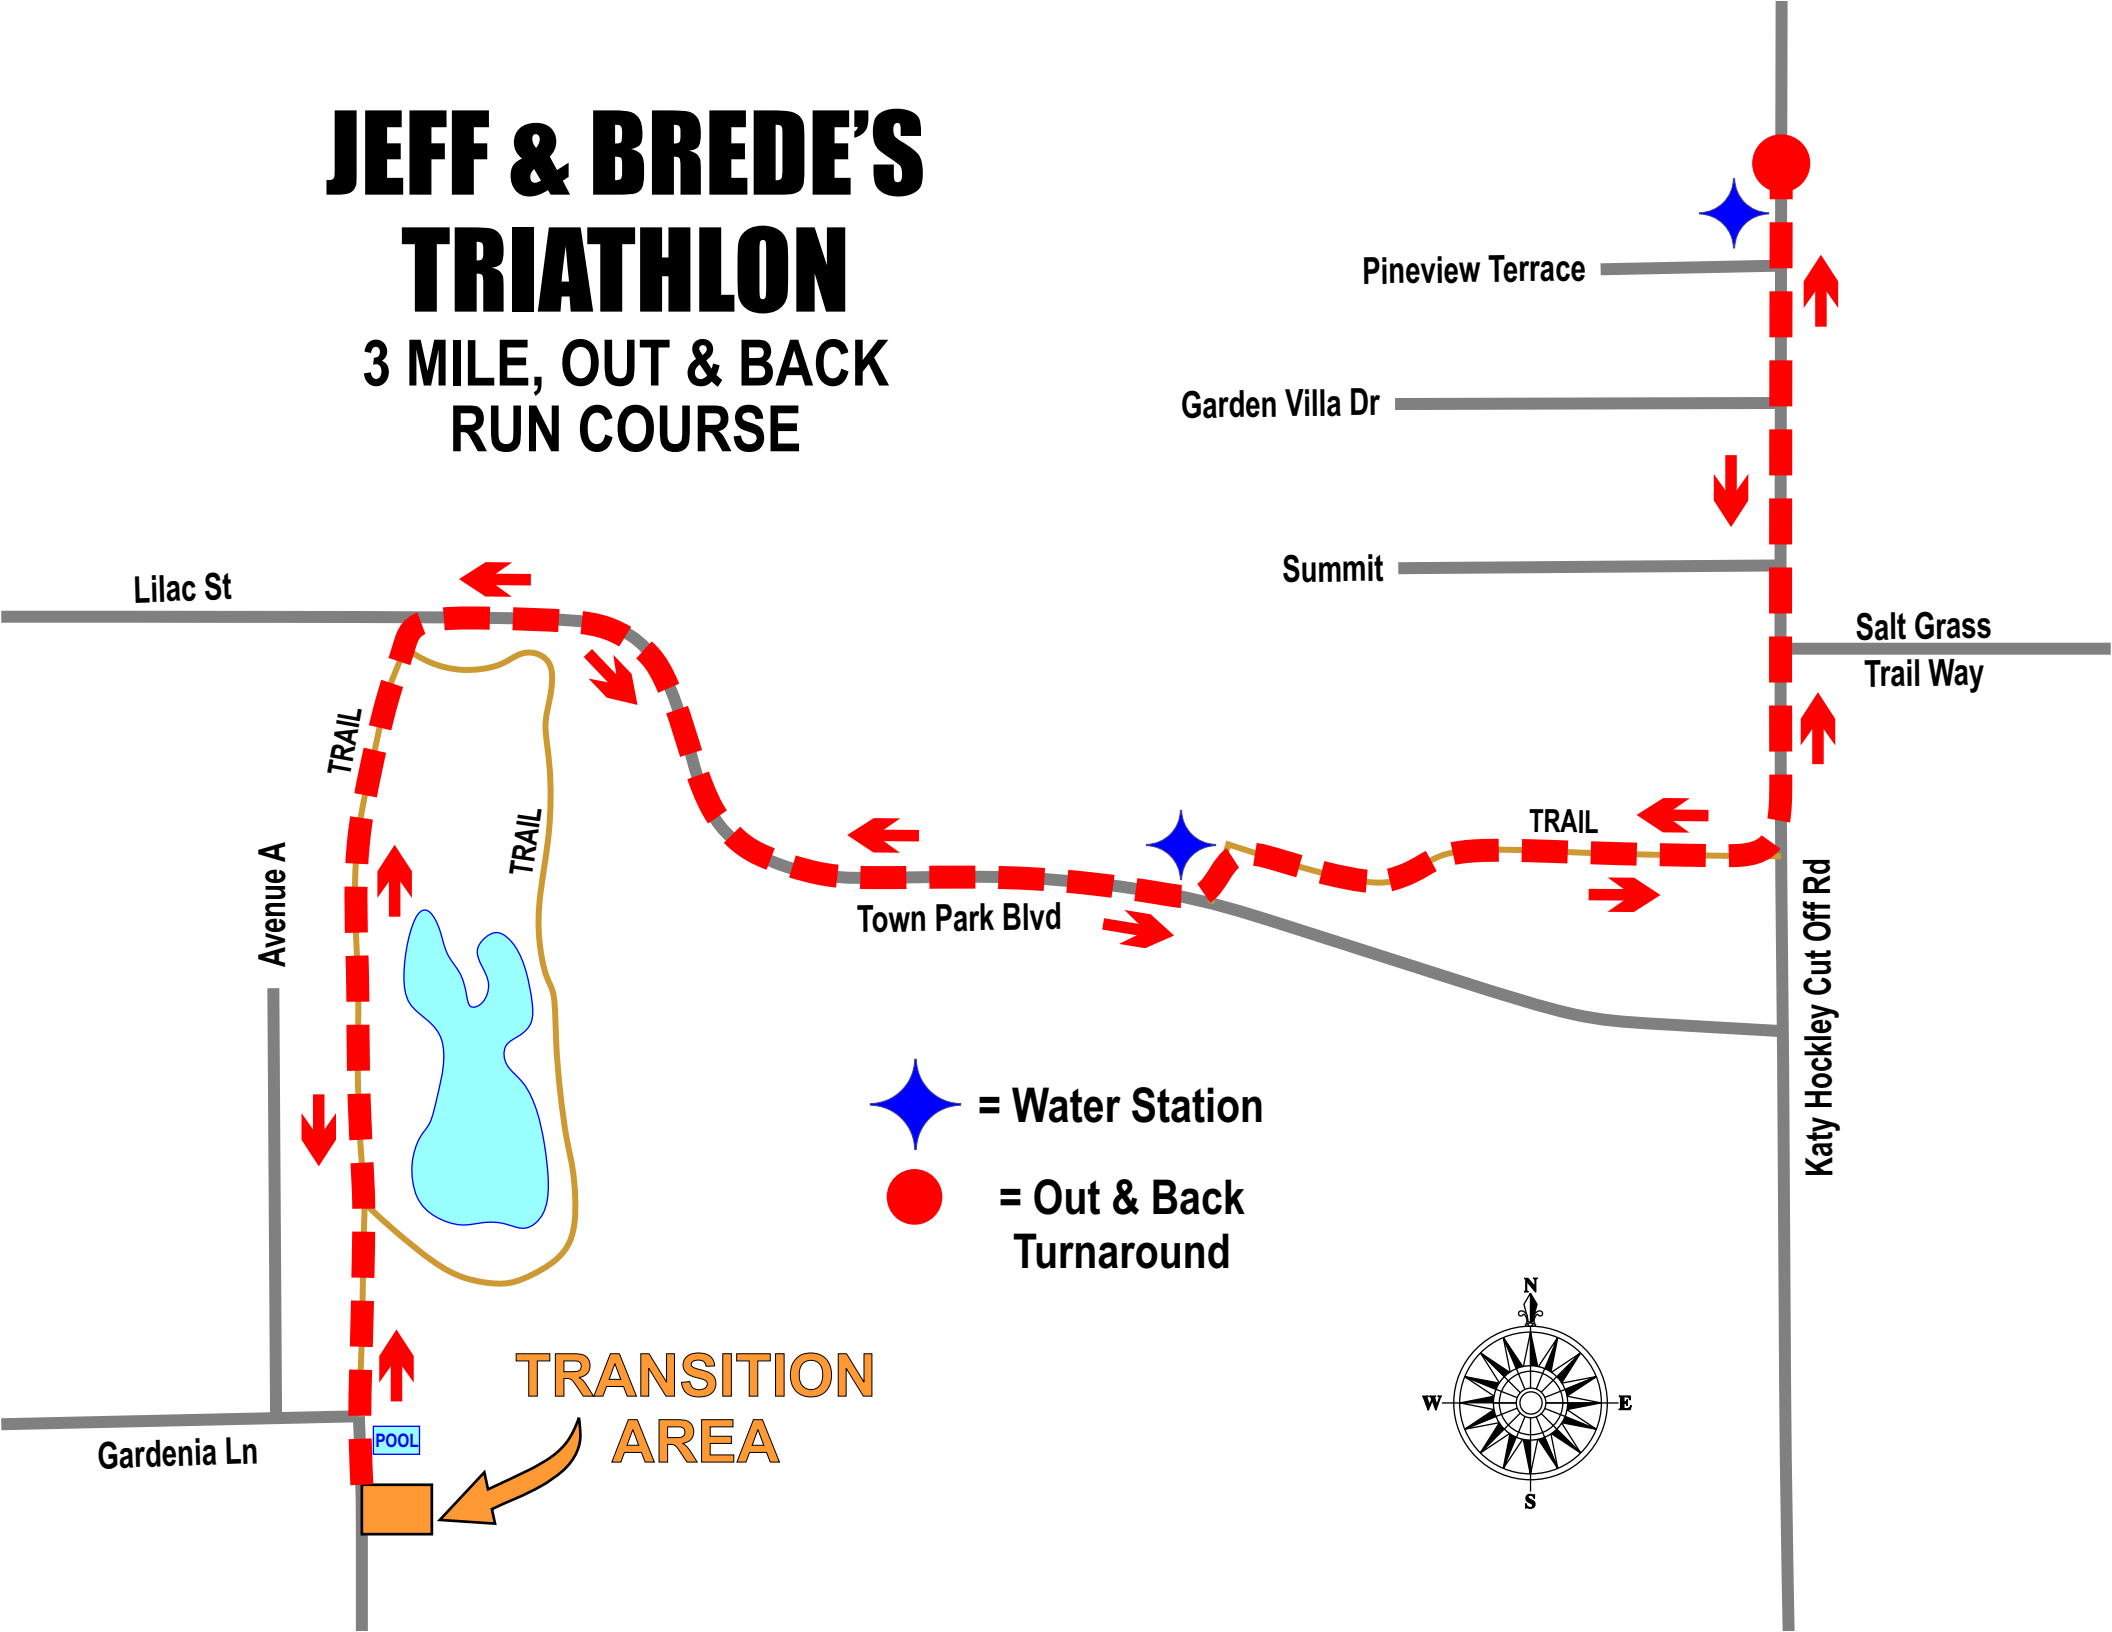

## 10.4 MILE BIKE COURSE

TRANSITION  
Start / Finish

Avenue D

Franz Rd

## TRIATHLON

3 MILE, OUT & BACK  
RUN COURSE

-  = Water Station
-  = Out & Back Turnaround

CITY PARK RD