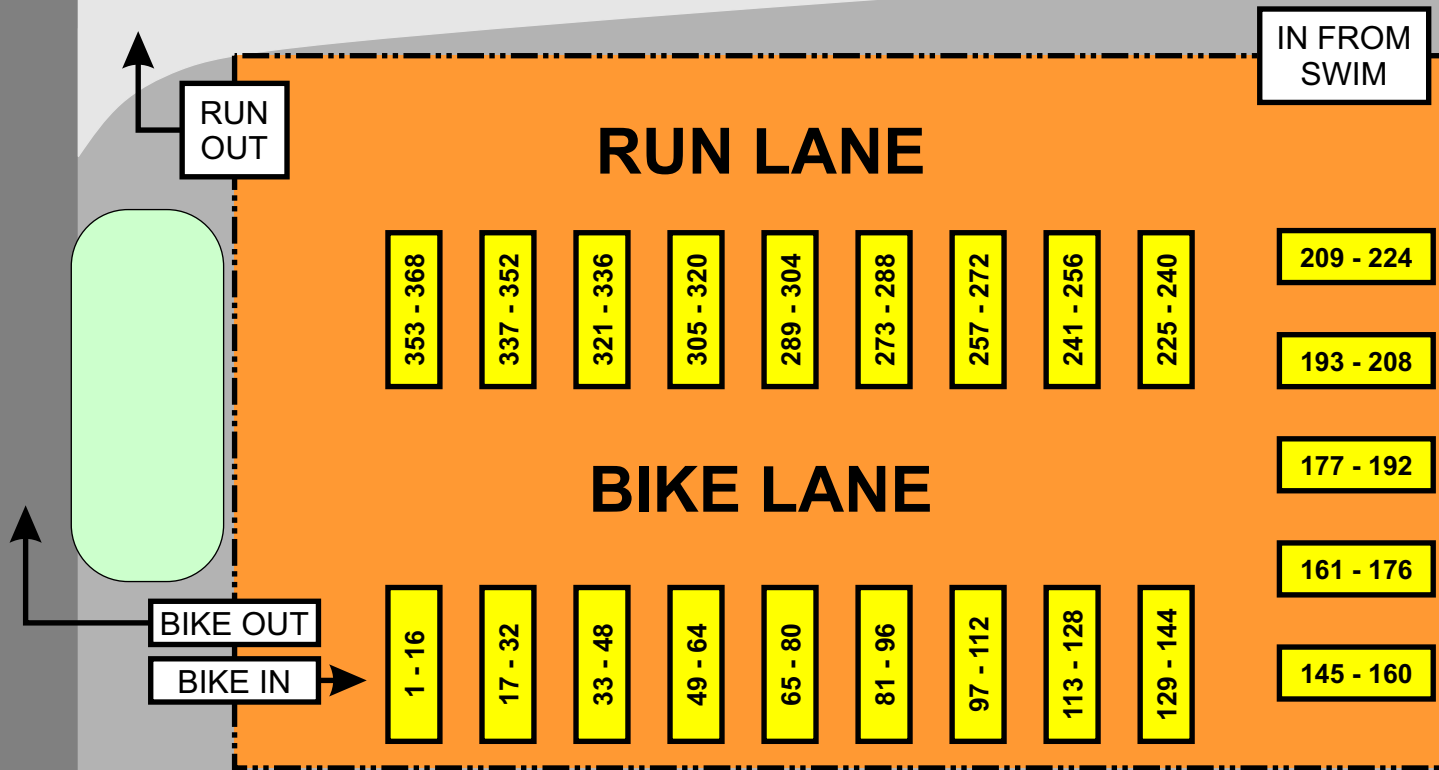

## TRIATHLON

3 MILE, OUT & BACK  
RUN COURSE

-  = Water Station
-  = Out & Back Turnaround

CITY PARK RD

## TRANSITION AREA SET-UP